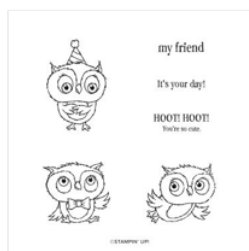

MMM#192 (Copy)

Susan Jackson
3867170750

justpeachystamping@gmail.com
<https://justpeachystamping.com>

Framed Florets
Bundle (English) -
162407

Price: \$54.00

Add to Cart

Adorable Owls
Cling Stamp Set
(English) - 160269